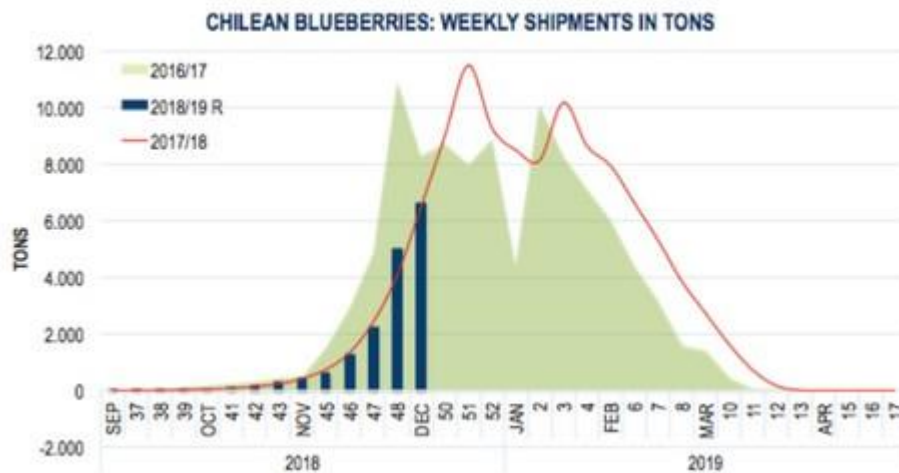

## Chile: Starting peak shipments of blueberries

The Chilean blueberry committee has published its weekly report about the season, in which it is mentioned that the exports are starting the peak volumes. Although the industry is preparing for the bigger volumes, the shipments of week 49 were below the initially projected volume at 6,652 tons. However, data inputs were still in progress when the recent crop report got published, so the volumes will be corrected in the coming report.

Although the start of the season was not without challenges, Andrés Armstrong, Executive Director of the Committee of Blueberries of Chile-ASOEX states that it's been reasonably good for the national super fruit. "We have about 9% more fruit exported compared to this date last year. Starting the peak shipping period, means to say exports exceed 7 thousand tons on a weekly basis. The start of the season has been reasonably good, except for a few weeks because of greater supply from other origins in the destination markets. In addition, the effects of the hailstorm and the climate delayed the ripening and the harvest of the fruits a little bit."

### Producing areas

The crop report publishes that the harvests continue progressing normally. "The focus right now is in the central south zone, mainly VII Region. The north zone is in the final stage of its season, while the central north zone shows decreasing volumes. The south zone is starting but still with very low volumes.